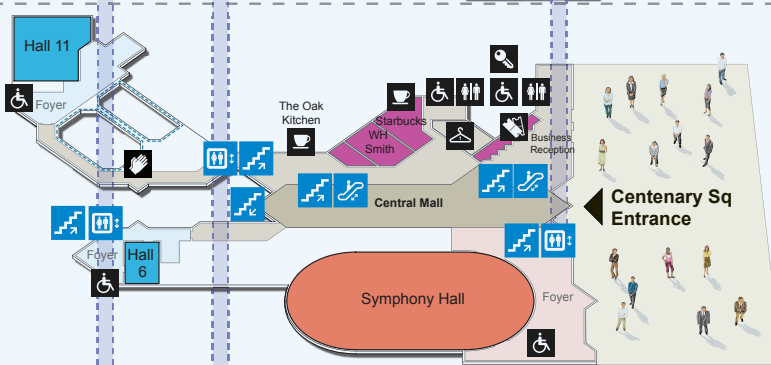

Accessible lift and toilet facilities

Level 5a

Level 5

Level 4

Level 3

Level 2

Key

- Staircase
- Escalator
- Lift
- Lift Route
- Toilets
- Baby Change
- Cloak Room
- Symphony Hall Box Office
- Eating \ Drinking
- Prayer Room

Key - Accessible toilets

Level 2

- Lower Mall, Castle Fine Art (Key Symbol)
- Next to Castle Fine Art Gallery
- Hall 9 & 10 Foyer

Level 3

- Box Office (key symbol)
- Symphony Hall Foyer
- Hall 6 Foyer
- Hall 11 Foyer
- Main Cloakroom (Key symbol)

Level 4

- Hall 7 Foyer
- Hall 1, Door 1
- Hall 1, Door 2
- Hall 3, Door 1

Level 5

- Hall 8 Foyer
- Hall 4 Foyer
- Executive Rooms

Level 5a

- Executive Rooms

Facilities marked with require radar keys to be opened