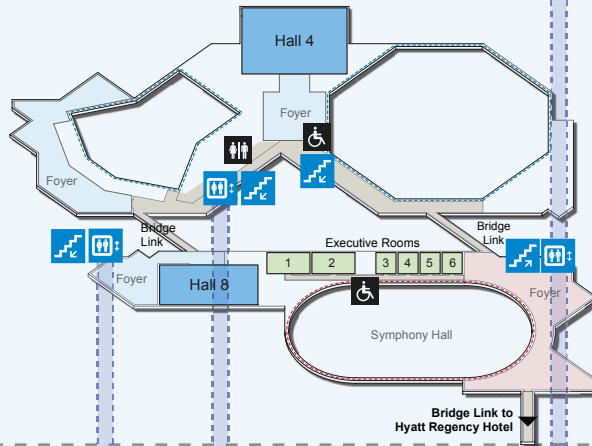

Accessible lift and toilet facilities

Level 5a

Level 5

Level 4

Level 3

Level 2

Key

- Staircase
- Escalator
- Lift
- Lift Route
- Toilets
- Baby Change
- Cloak Room
- Symphony Hall Box Office
- Eating \ Drinking
- Prayer Room

Key - Accessible toilets

Level 2

- Lower Mall, Castle Fine Art (Key Symbol)
- Next to Castle Fine Art Gallery
- Hall 9 & 10 Foyer

Level 3

- Box Office (key symbol)
- Symphony Hall Foyer
- Hall 6 Foyer
- Hall 11 Foyer
- Main Cloakroom (Key symbol)

Level 4

- Hall 7 Foyer
- Hall 1, Door 1
- Hall 1, Door 2
- Hall 3, Door 1

Level 5

- Hall 8 Foyer
- Hall 4 Foyer
- Executive Rooms

Level 5a

- Executive Rooms

Facilities marked with require radar keys to be opened