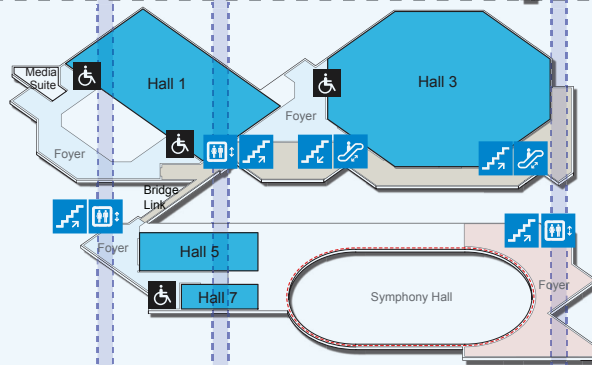

Accessible lift and toilet facilities

Level 5a

Level 5

Level 4

Level 3

Level 2

Key

- Staircase
- Escalator
- Lift
- Lift Route
- Toilets
- Baby Change
- Cloak Room
- Symphony Hall Box Office
- Eating \ Drinking
- Prayer Room

Key - Accessible toilets

Level 2

- Lower Mall, Castle Fine Art (Key Symbol)
- Next to Castle Fine Art Gallery
- Hall 9 & 10 Foyer

Level 3

- Box Office (key symbol)
- Symphony Hall Foyer
- Hall 6 Foyer
- Hall 11 Foyer
- Main Cloakroom (Key symbol)

Level 4

- Hall 7 Foyer
- Hall 1, Door 1
- Hall 1, Door 2
- Hall 3, Door 1

Level 5

- Hall 8 Foyer
- Hall 4 Foyer
- Executive Rooms

Level 5a

- Executive Rooms

Facilities marked with require radar keys to be opened