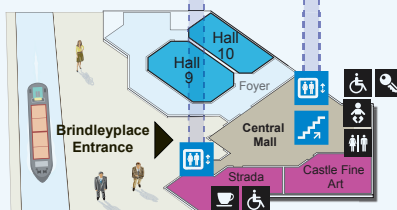

Accessible lift and toilet facilities

Level 5a

Level 5

Level 4

Level 3

Level 2

Key

- Staircase
- Escalator
- Lift
- Lift Route
- Toilets
- Baby Change
- Cloak Room
- Symphony Hall Box Office
- Eating \ Drinking
- Prayer Room

Key - Accessible toilets

Level 2

- Lower Mall, Castle Fine Art (Key Symbol)
- Next to Castle Fine Art Gallery
- Hall 9 & 10 Foyer

Level 3

- Box Office (key symbol)
- Symphony Hall Foyer
- Hall 6 Foyer
- Hall 11 Foyer
- Main Cloakroom (Key symbol)

Level 4

- Hall 7 Foyer
- Hall 1, Door 1
- Hall 1, Door 2
- Hall 3, Door 1

Level 5

- Hall 8 Foyer
- Hall 4 Foyer
- Executive Rooms

Level 5a

- Executive Rooms

Facilities marked with require radar keys to be opened